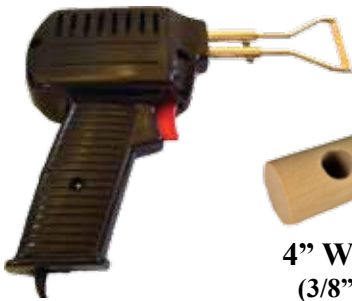

Rope Tools & Accessories

Rope Cutting Gun

4" Wooden Slide
(3/8" Rope Max.)